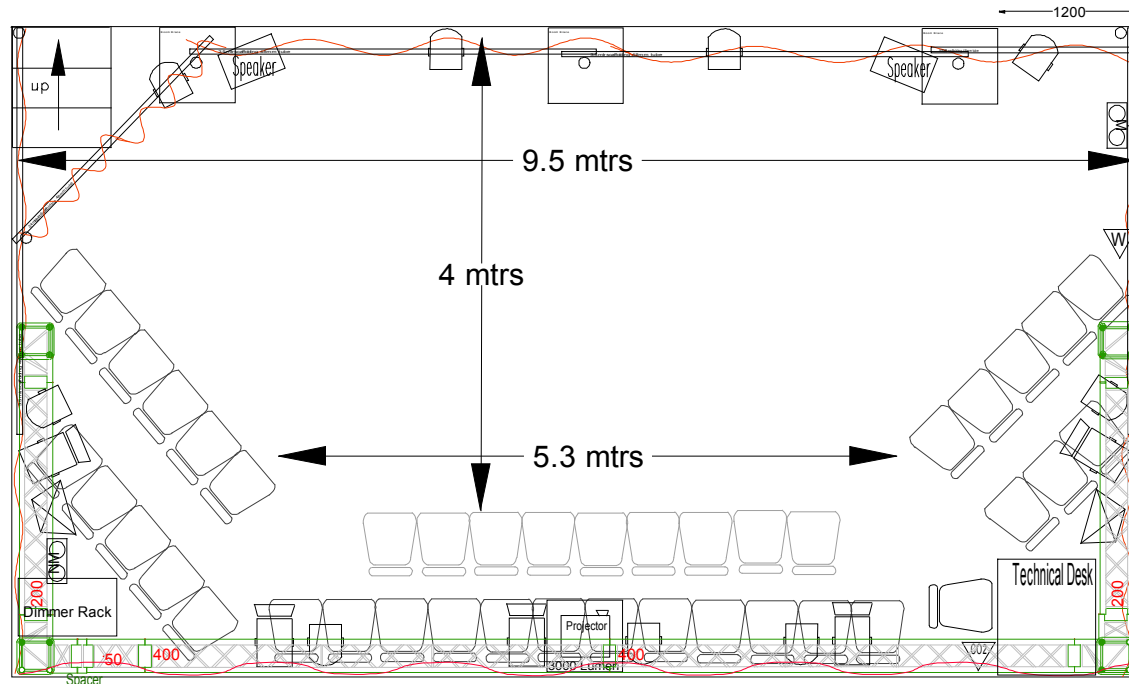

Spotlites Innovate Studio 2016

40 Seats (+1 tech seat)

Memory Theatre Lighting Desk

General Cover Theatre Lighting

9 x LED fixtures (red/green/blue) for colour mixing

3000 Lumen Projector

12 Channel Sound Desk