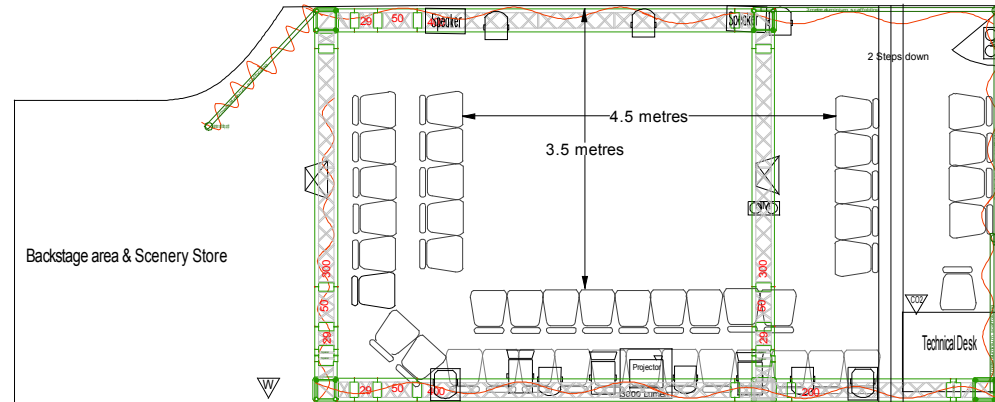

Spotlites Inspire Theatre 2016

43 Seats (+1 tech seat)

- Memory Theatre Lighting Desk
- General Cover Theatre Lighting
- 2 x Alpha Spot QWO moving Lights
- 6 x LED fixtures (red/green/blue) for colour mixing
- 3000 Lumen Projector
- 12 Channel Sound Desk
- SM58 wired Microphone with a stand
- CD Player
- Sound cables for laptop / Ipad
- Stereo Speaker Sound System

Remove 2 seats for a wheelchair user from seats by entrance

 500w Fresnel

 Par56 RGB LED

 Alpha Spot QWO moving light

 3000 Lumen Projector

 Maintained Emergency Light

 Non-Maintained Emergency Light

 PA Speaker