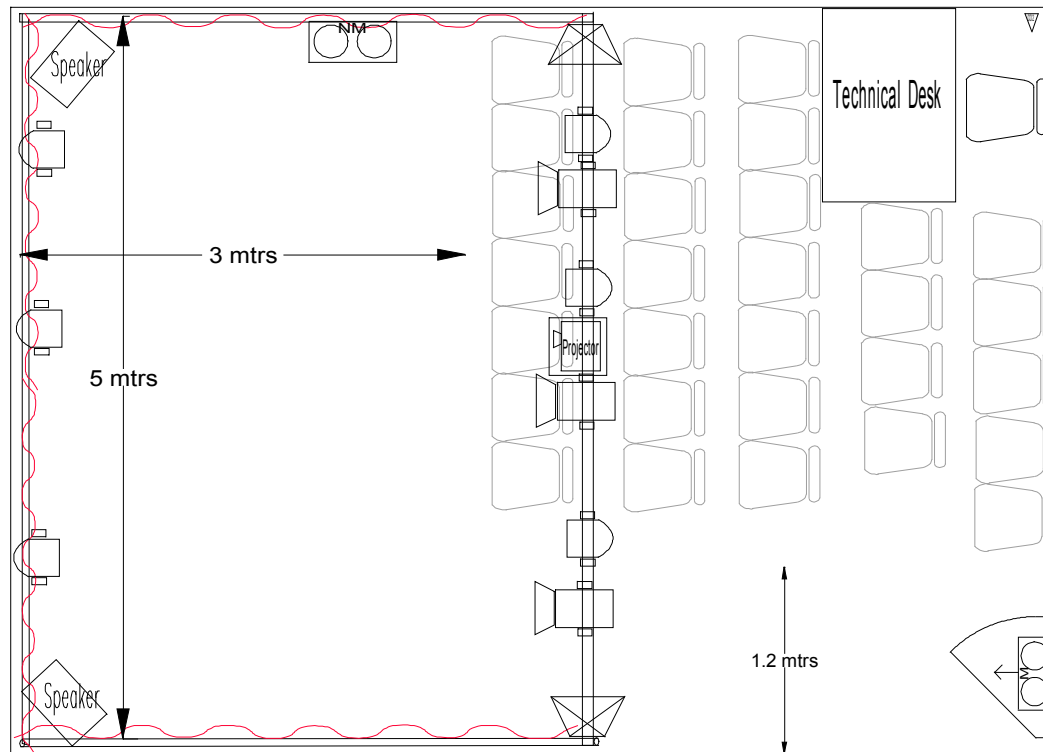

Spotlites Zone Theatre 2016

30 seats (plus 1 tech)

Theatre Lighting Desk

3000 Lumen Projector

HDMI & VGA cable runs to Tech Area

General focus Lighting Rig

6 x LED fixtures (red/green/blue) for colour mixing

12 Channel Sound Desk

SM58 wired Microphone with a stand

CD Player

Sound cables for laptop / Ipad

Stereo Speaker Sound System

 Maintained Emergency Light

 Non-Maintained Emergency Light

 Black Drapes

 Fire Extinguisher - CO2

 Fire notice - General Notice

 Fire Extinguisher - Water

Spotlites
Royal Society of Edinburgh
22-26 George Street
Edinburgh
EH2 2PQ
Zone Theatre - Ground Plan
Showing Prostra, Seats, Emergency Lighting, Dimensions, Scaffolding Theatre Lighting, Black Curtains
Venue Managed by
Spotlites. 338 High Street, Chatham. Kent. ME4 4NR
01634 829468 / 07956 369291
Drawing Date: 11th November 2016
Contact: Colin King
Scale 1:100 (on A3)