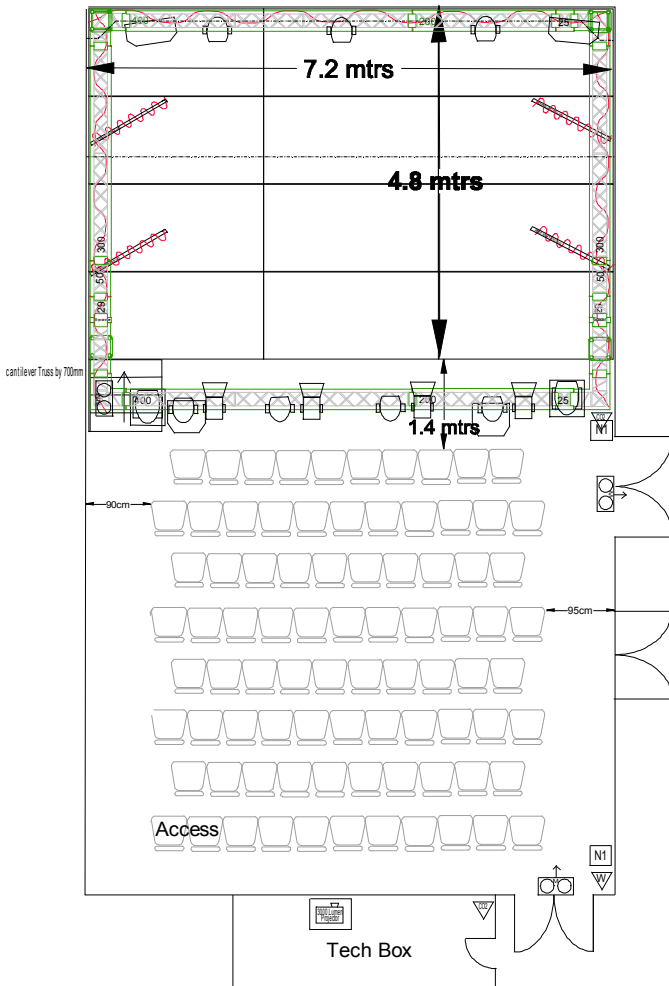

Spotlites Create Theatre

84 Seats

- Stage is raised 1 metre from floor
- Raked seating
- Large scenery & props store next door
- Memory Lighting Desk
- General focus Lighting Rig
- 2 x Alpha Spot QWO moving lights
- Full colour mixing via RGB LED fixtures
- 5000 Lumen Projector
- 38 Channel Digital Sound Desk with recall
- Wired SM58 mic on stage with a stand
- CD Player
- Sound cables for laptop / Ipad
- Stereo Speaker Sound System

- Alpha Spot QWO moving light
- 500w Fresnel
- 5000 Lumen Projector
- Par 56 RGB LED
- Main PA Speaker
- Speaker for vocals

- Maintained Emergency Light
- Non-Maintained Emergency Light
- Drapes
- Fire Extinguisher - CO2
- Fire notice - General Notice
- Fire Extinguisher - Water

Spotlites
Royal Society of Edinburgh
22-26 George Street
Edinburgh
EH2 2PQ
Create Theatre Ground Plan
Showing: Rostra, Seats, Emergency Lighting, Dimensions, Scaffolding Theatre Lighting, Black Curtains
Venue Managed by
Spotlites. 338 High Street, Chatham. Kent. ME4 4NR
01634 829468 / 07956 369291
Drawing Date: 4th March 2016
Contact: Colin King
Scale 1:100 (on A3)