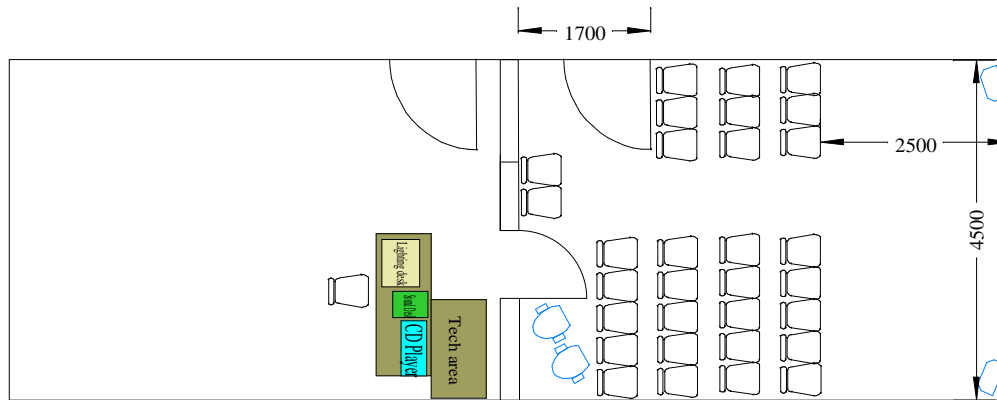

Workshop Theatre

Technical Legend

-  500w Fresnel
-  Flood 300w
-  Speaker
-  50w Downlighter
(Always on but not maintained)
-  150w House Light
-  Emergency Light (with details)

Spotlites @ The Merchants' Hall
Venue number 278
22 Hanover Street, Edinburgh
Workshop Theatre
Venue managed by
Spotlites Theatre Productions
Drawing Date: 1st February 2011