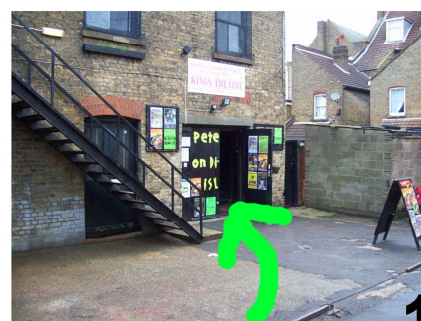

Directions to Kings Theatre from Chatham Train Station

Walking from Chatham Train station to Kings Theatre

1
Out of the Station
and turn right

2
Cross over the bus station

3
We are aiming to go up
the hill by the petrol
station so we are on the
road going over the bridge

4
At top of the hill turn right
(so we go past the petrol station)
You are now on the A2

5
Keep going along here

6
Cross over here

7
At this junction we need to go into the Gala Bingo Carpark
on the left - then go down a bit and right into the public
payndisplay carpark where the theatre is.

9
Go through the little gap by the theatre and turn left

10