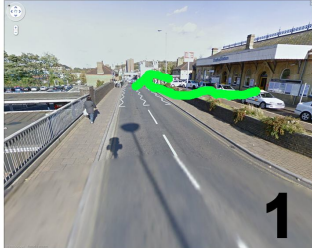

Directions to Kings Theatre from Chatham Train Station

Walking from Chatham Train station to Kings Theatre

1
Out of the Station
and turn right

2
Cross over the bus station

3
We are aiming to go up
the hill by the petrol
station so we are on the
road going over the bridge

4
At top of the hill turn right
(so we go past the petrol station)
You are now on the A2

5
Keep going along here

6
Cross over here

7
At this junction we need to go into the Gala Bingo Carpark
on the left - then go down a bit and right into the public
payndisplay carpark where the theatre is.

9
Go through the little gap by the theatre and turn left

10