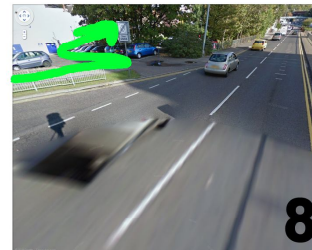

Directions to Kings Theatre from Chatham Train Station

Walking from Chatham Train station to Kings Theatre

1
Out of the Station
and turn right

2
Cross over the bus station

3
We are aiming to go up
the hill by the petrol
station so we are on the
road going over the bridge

4
At top of the hill turn right
(so we go past the petrol station)
You are now on the A2

5
Keep going along here

6
Cross over here

7
At this junction we need to go into the Gala Bingo Carpark
on the left - then go down a bit and right into the public
payndisplay carpark where the theatre is.